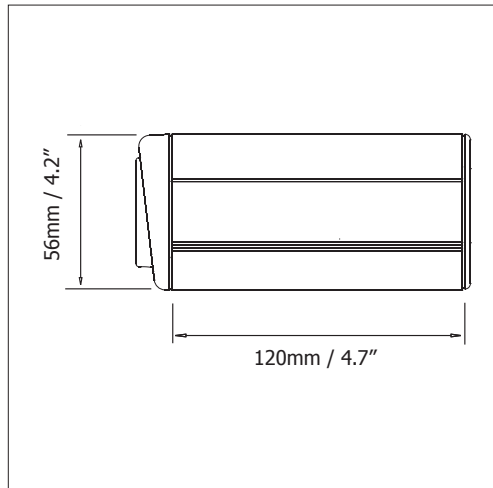

Dimensions

* Models vary in different countries. Please visit EverFocus regional websites for detailed ordering information
* Lens models and availability vary in different regions

* All product specifications are subject to change without notice