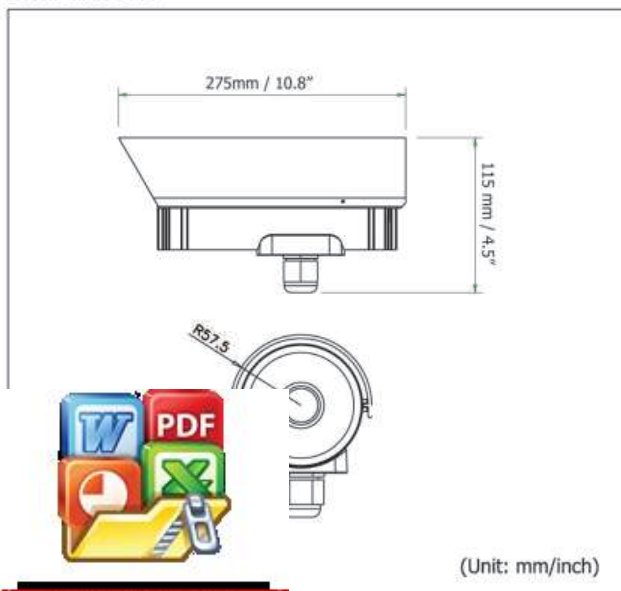

EZ230E/235E/330E/335E

380 TVL/520 TVL Outdoor Weatherproof Long Range IR Bullet Camera

Features

- Low light sensitivity 0.3 Lux/F=1.2(AGC ON) is achieved by using the advanced 1/3" SONY Super HAD CCD (EZ230E/235E)
- 380 TVL of horizontal resolution (EZ230E/235E)
- Vari-frequency IR control
- Long IR distance: 30 meters/98 feet for EZ230E/EZ330E and 50 meters/164 feet for EZ235E/EZ335E
- Lifespan of High Light IR LED is 20,000 hours
- IP66 weatherproof rated
- Low light sensitivity 0.4 Lux/F=1.2(AGC ON) is achieved by using the advanced 1/3" SONY Super HAD CCD (EZ330E/335E)
- Internal cable connection provides installation without additional waterproof connection box
- Vandal Resistant design

Specifications

Type	EZ230E	EZ235E	EZ330E	EZ335E
Pickup Device	1/3" SONY Super HAD CCD			
Scanning System	NTSC:525TV lines, 60 fields/sec. PAL: 625TV lines, 50 fields/sec.			
Horizontal Resolution	380 TVL		520 TVL	
Video Output	BNC 1.0Vp-p, 75ohm			
*Lens Type	6mm, 8mm	8mm, 16mm, 25mm	6mm, 8mm	8mm, 16mm, 25mm
Sensitivity	0.3 Lux/F=1.2 (AGC ON) 0 Lux (IR On)		0.4 Lux/F=1.2 (AGC ON) 0 Lux (IR On)	
Gamma Correction	0.45			
S/N Ratio	Over 48 dB (AGC off)			
Auto White Balance	Yes			
Black Light Comp.	Yes			
Auto Gain Control	Yes			
Sync. Mode	Internal Sync.			
LED	35 LEDs			
IR LED Lifespan	20,000 hours			
Weatherproof	IP66			
Power Source	2 types: 24VAC ; 100VAC~240VAC			
Power Consumption	24VAC / 100VAC~240VAC : 16W max.			
Dimensions	115mm(W) x 115mm(H) x 275mm(D) ; 4.5"(W) x 4.5" (H) x 10.8"(D)			
Operating Temperature	-40°C to +50°C ; -40°F to 122°F (20%~80% Humidity)			
Weight	2.5 kg ; 5.5 lbs (with bracket)			
IR Distance	30M / 98 feet	50M / 164 feet	30M / 98 feet	50M / 164 feet
IR Wavelength	850nm			
Certifications	FCC/CE			

Dimensions

(Unit: mm/inch)

Optimized using trial version
www.balesio.com

subject to change without notice

* Models vary in different countries. Please visit EverFocus regional websites for detailed ordering information